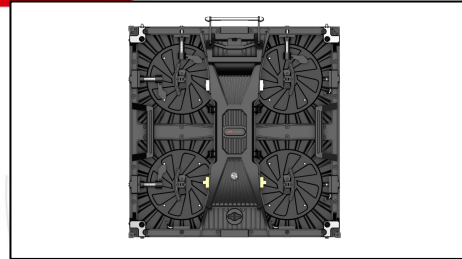

DS-D4239RO-CA

P3.9 Outdoor Rental LED Display

DS-D4439RO-CA is the new generation indoor full-color rental LED display. LED display features in seamlessness, high brightness/contrast, wide viewing angle, and accurate color restoration, achieving good visual effect. It is widely used in places such as Stage performances, hotel weddings, festival celebrations, exhibitions, etc.

- Excellent in precision, heat dissipation, toughness, and solidity with the die-casting aluminum cabinet design.
- 500 mm × 500 mm cabinet with multiple dot pitches available and both indoor and outdoor scenarios applicable.
- Front maintenance available with the magnetic suction design, and quick front maintenance and installation achievable with the fixed installation of module at any position.
- 10-seconds replacement achievable with power supply, display controller, and adapter board integrated.
- Fast locking from the top, bottom, left, and right; 2-seconds locking for adjacent cabinets; convenient wiring with aviation plugs.
- Pendant mounting and standing available for installation.
- Free of fans and noise with excellent heat dissipation.
- High refresh rate (up to 3840 Hz) and high grey scale.